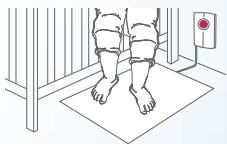

Contact mat

Baby cry transmitter

Alarm clock receiver

Bed shaker

100% WIRELESS
NO INSTALLATION, EASY TO USE

WHY YOU SHOULD ALWAYS CHOOSE BELLMAN® VISIT

Bellman Visit is a totally wireless alerting system that gives you the freedom to move around in your house and garden as you please (approximate range of 30 meters). Thanks to the backup batteries, the system even works when there is a power failure.