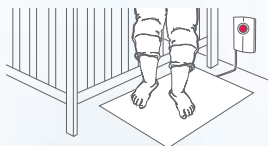

BE1023

BABY CRY / VOICE TRANSMITTER

Alerts you when your baby or dependant needs you. No installation required. Just place it close to your baby or dependant.

BE1290

SMOKE ALARM TRANSMITTER

Alerts you if there is a fire. It is activated by smoke and sends a signal immediately to your receivers. (Appearance may differ from image.)

*BE1282 (USA) / BE1288 (CANADA) /
BE1280, BE1285 (AUSTRALIA, NEW ZEALAND)*

ACCESSORIES

MAGNETIC SWITCH

Detects when a door or window is opened. Connect it to the Telephone transmitter

BE9023

CONTACT MAT

Detects when somebody steps on it. Connect it to the Telephone transmitter.